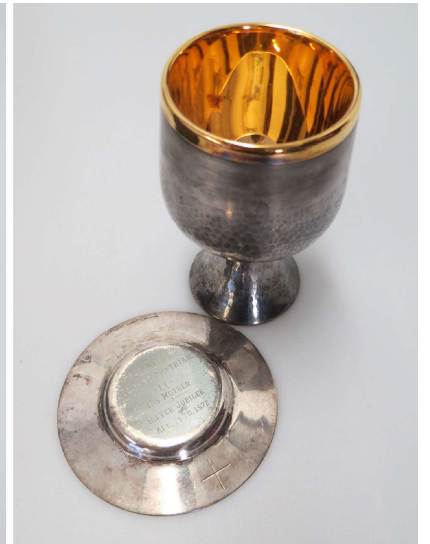

### Chalice Paten

Two-toned gold and hammered silver chalice with paten.

Paten is engraved underneath

"Presented to Edward

Phythian...1972."

Comes with case; lining in case is stained

6 inches high

Good condition.