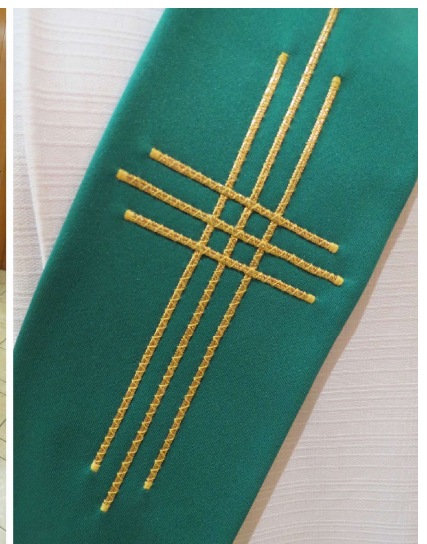

Good condition. Requires dry cleaning.

**SOX-253**

**Deacon Stole**

Deacon stole made of fabric featuring children.

Good condition. Requires dry cleaning.

**SOX-254**

**Deacon Stole**

Green deacon stole with Celtic cross

Good condition. Requires dry cleaning.

**SOX-255**

**Deacon Stole**

Green deacon stole with cross made of gold cord.

Good condition. Requires dry cleaning.

**SOX-256**

**Deacon Stole**

Green deacon stole with embroidered cross and wheat decoration.

Good condition. Requires dry cleaning.

**SOX-257**

**Deacon Stole**

Green deacon stole with embroidered cross, grape and wheat decoration.

Good condition. Requires dry cleaning.

**SOX-258**

**Deacon Stole**

Purple deacon stole with embroidered cross, chalice and blessed sacrament.

Good condition. Requires dry cleaning.

**SOX-259**

**Deacon Stole**

Reversible white deacon stole: one side has baptism symbols; the other has marriage symbols.