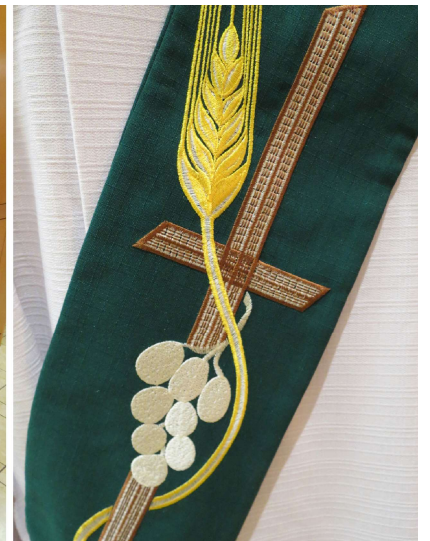

Good condition. Requires dry cleaning.

**SOX-253**

**Deacon Stole**

Deacon stole made of fabric featuring children.

Good condition. Requires dry cleaning.

**SOX-254**

**Deacon Stole**

Green deacon stole with Celtic cross

Good condition. Requires dry cleaning.

**SOX-255**

**Deacon Stole**

Green deacon stole with cross made of gold cord.

Good condition. Requires dry cleaning.

**SOX-256**

**Deacon Stole**

Green deacon stole with embroidered cross and wheat decoration.

Good condition. Requires dry cleaning.

**SOX-257**

**Deacon Stole**

Green deacon stole with embroidered cross, grape and wheat decoration.

Good condition. Requires dry cleaning.

**SOX-258**

**Deacon Stole**

Purple deacon stole with embroidered cross, chalice and blessed sacrament.

Good condition. Requires dry cleaning.

**SOX-259**

**Deacon Stole**

Reversible white deacon stole: one side has baptism symbols; the other has marriage symbols.